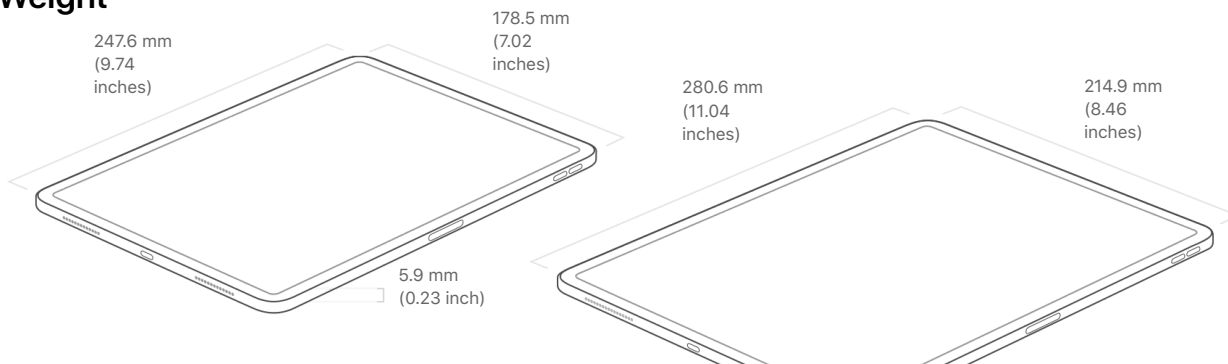

iPad Pro

Overview

Design

Why iPad Pro

Tech Specs

Buy

11-inch iPad Pro

12.9-inch iPad Pro

64GB

256GB

512GB

1TB

Size and Weight²

11-inch iPad Pro

Wi-Fi models

468 grams (1.03 pounds)

In the Box

iPad Pro

USB-C Charge Cable (1 metre)

18W USB-C Power Adapter

Display

Liquid Retina display

11-inch (diagonal) LED-backlit
Multi-Touch display with IPS technology
2388-by-1668-pixel resolution at 264
pixels per inch (ppi)
ProMotion technology
Wide colour display (P3)
True Tone display
Fingerprint-resistant oleophobic coating
Fully laminated display
Antireflective coating
1.8% reflectivity
600 nits brightness

The 11-inch iPad Pro display has rounded corners that follow a beautiful curved design, and these corners are within a standard rectangle. When measured as a standard rectangular shape, the screen is 11 inches diagonally (actual viewable area is less).